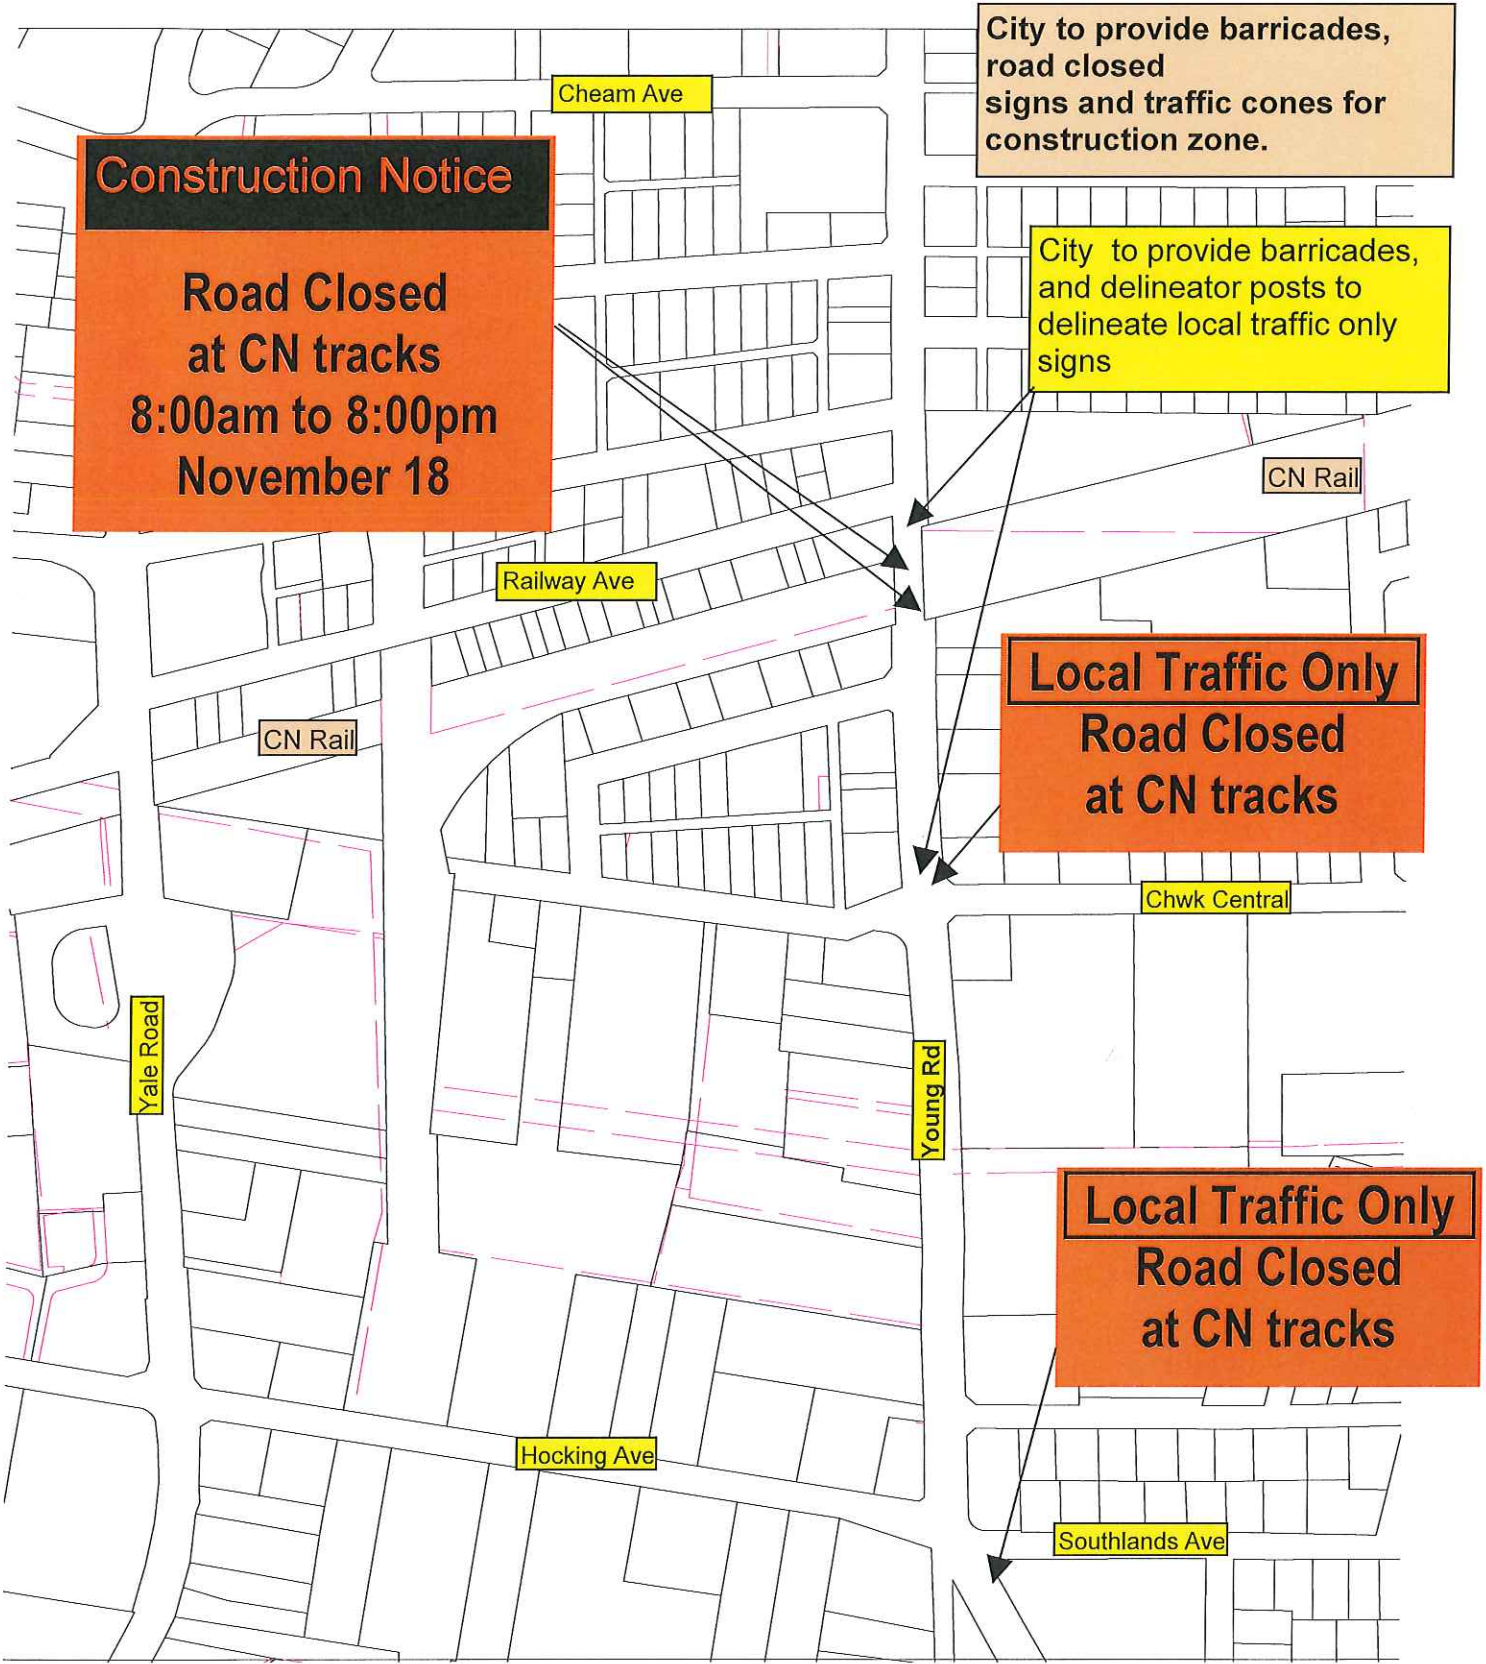

Proposed CN closure of Young Road, (8:00am to 8:00 pm - Nov 13, 2014)

Construction Notice
Road Closed
at CN tracks
8:00am to 8:00pm
November 18

City to provide barricades,
road closed
signs and traffic cones for
construction zone.

City to provide barricades,
and delineator posts to
delineate local traffic only
signs

Local Traffic Only
Road Closed
at CN tracks

Local Traffic Only
Road Closed
at CN tracks

Cheam Ave

Railway Ave

CN Rail

Yale Road

Young Rd

Chwk Central

Hocking Ave

Southlands Ave

CN Rail